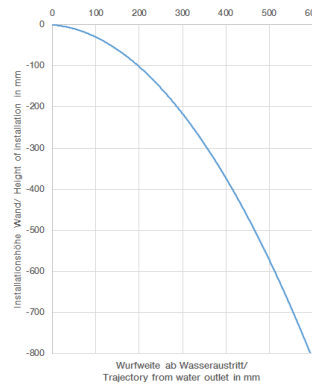

**Bath cascade spout for wall mounting - Champagne (22kt Gold)**

MEM

13 430 740

- 200mm projection
- cascade
- plate 180 mm x 60 mm
- hole diameter 40 mm
- 1/2" connection
- plug-link mounting
- max. flow 26.5 l/min at 3 bar flow pressure
- WRAS 1809017

**Recommended miscellaneous**

- Concealed wall elbow -** 35 085 970 90
- max. recess depth 163 mm
  - min. recess depth 90 mm

13 430 740

mm [inches]

Flow rate chart

Trajectory diagram

13 430 740

### Spare parts list

No.	Item Number	Name	Quantity used	Delivery time
1	04 30 31 014 00 90	fixing set	1	2
2	09 17 97 056 90	holder	1	2
3	90 24 05 008 00 90	nipple set	1	2
4	09 31 11 144 90	pin	2	2
5	09 11 74 042-47	spout	1	30
6	90 29 03 059 00 90	insert	1	2