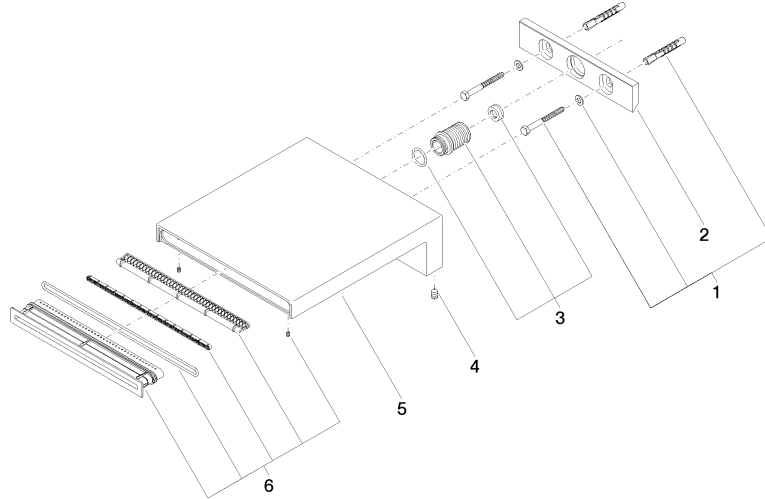

**Bath cascade spout for wall mounting - Champagne (22kt Gold)**

MEM

13 430 740

- 200mm projection
- cascade
- plate 180 mm x 60 mm
- hole diameter 40 mm
- 1/2" connection
- plug-link mounting
- max. flow 26.5 l/min at 3 bar flow pressure
- WRAS 1809017

**Recommended miscellaneous**

- Concealed wall elbow -** 35 085 970 90
- max. recess depth 163 mm
  - min. recess depth 90 mm

13 430 740

mm [inches]

Flow rate chart

Trajectory diagram

13 430 740

### Spare parts list

No.	Item Number	Name	Quantity used	Delivery time
1	04 30 31 014 00 90	fixing set	1	2
2	09 17 97 056 90	holder	1	2
3	90 24 05 008 00 90	nipple set	1	2
4	09 31 11 144 90	pin	2	2
5	09 11 74 042-47	spout	1	30
6	90 29 03 059 00 90	insert	1	2